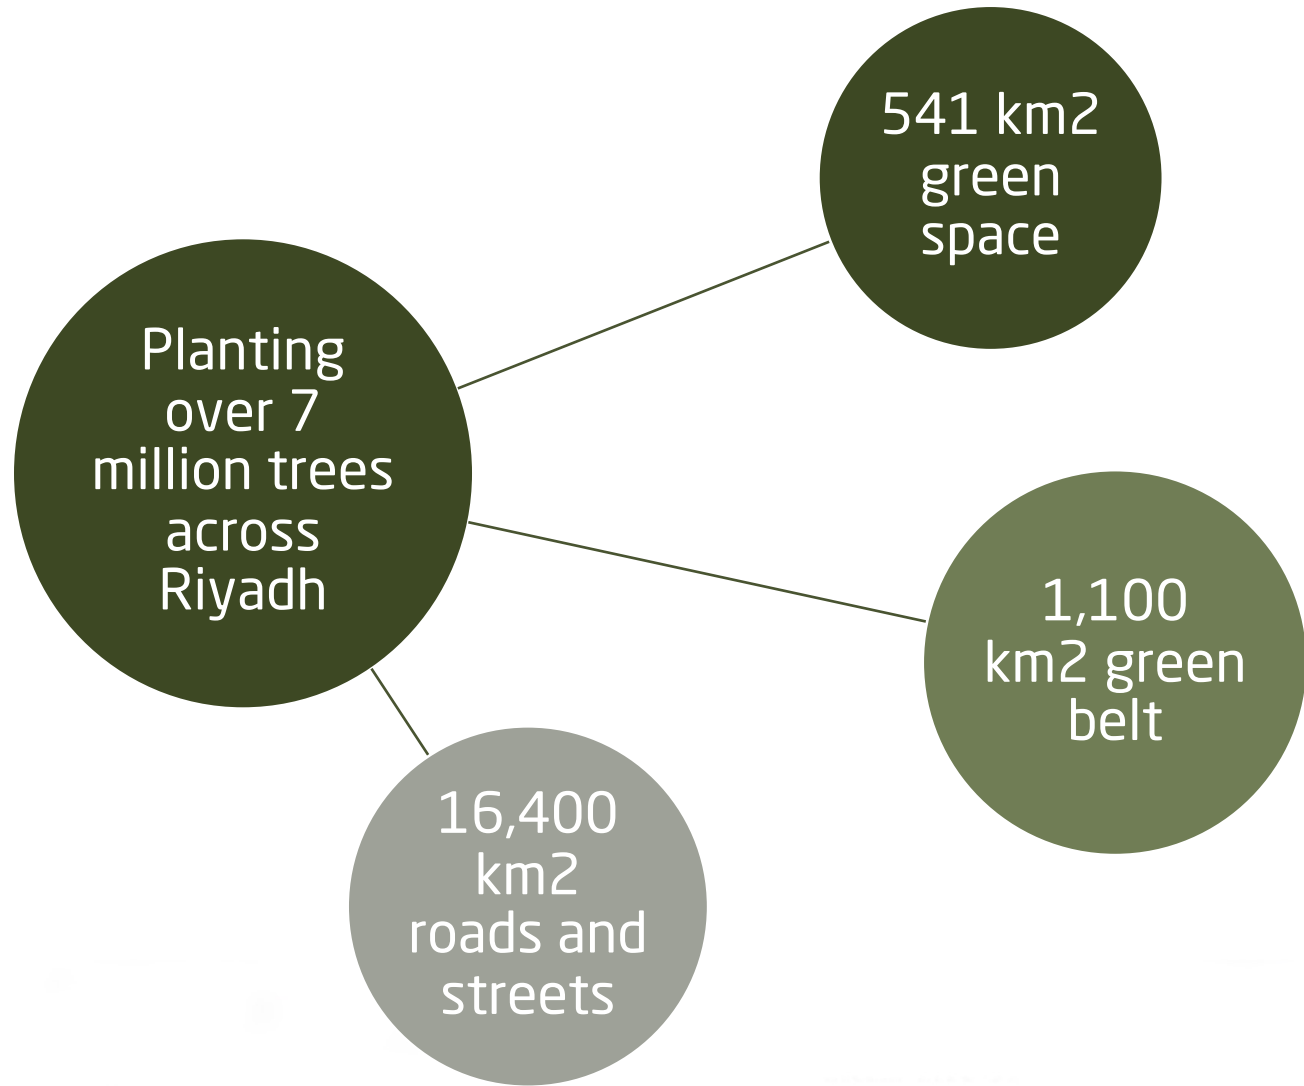

Greening in numbers